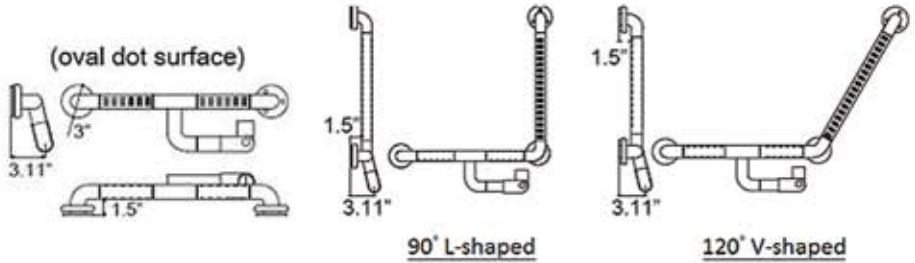

ABS Grab Bar

KGB-001-0050

ABS grab bar with roll paper holder

Other shapes such as 90° or 135° angled grab bar is also available.

Ø 1½" x 17½" / 90° / 120° (Ø 33mm x 445mm / 90° / 120°)

Surface : Oval Dot / Round Dot / Smooth

Material : ABS / Stainless Steel