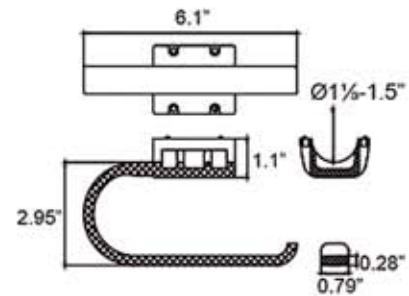

ABS Grab Bar

KGB-001-0050

ABS grab bar with roll paper holder

Other shapes such as 90° or 135° angled grab bar is also available.

Ø 1½" x 17½" / 90° / 120° (Ø 33mm x 445mm / 90° / 120°)

Surface : Oval Dot / Round Dot / Smooth

Material : ABS / Stainless Steel

KGB-001-0051

ABS anti-bacterial roll paper holder.

Suitable for Ø 1½" ~ 1½" (Ø33mm ~ 38mm) Grab bar
6" x 3½" (152x89mm), Material : ABS

KGB-002-0018

Wall to Ground Grab Bar

Ø 1½" x 31½" x 29½" (Ø33 x 800 x 749mm)

Surface : Oval Dot / Round Dot / Smooth / Wave

Material : ABS

KGB-004-0010

Fold-up Grab Rail with Roll-paper Holder

Ø 1½" x 27½" (Ø33 x 699mm)

Surface : Oval Dot / Round Dot / Smooth

Material : ABS / Stainless Steel / Aluminum